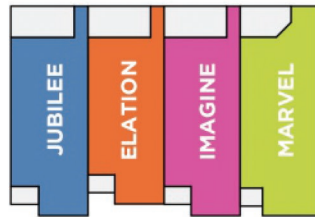

FESTIVAL - DAVENPORT

MODELOS

4 UNIT BUILDING

5 UNIT BUILDING

6 UNIT BUILDING

8 UNIT BUILDING

ELATION

2 ANDARES
 3 QUARTOS
 2 BANHEIROS
 202 M²

FESTIVAL - DAVENPORT

2 ANDARES
4 QUARTOS
3 BANHEIROS
223 M²

2 ANDARES
4 QUARTOS
4 BANHEIROS
239 M²

SPLENDOR

AVAILABLE CABANA BATH VARIATION

2 ANDARES
5 QUARTOS
6 BANHEIROS
256 M²

FESTIVAL - DAVENPORT