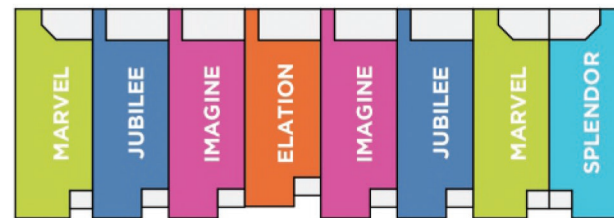

FESTIVAL - DAVENPORT

MODELOS

4 UNIT BUILDING

5 UNIT BUILDING

6 UNIT BUILDING

8 UNIT BUILDING

ELATION

2 ANDARES
 3 QUARTOS
 2 BANHEIROS
 202 M²

FESTIVAL - DAVENPORT

2 ANDARES
4 QUARTOS
3 BANHEIROS
223 M²

2 ANDARES
4 QUARTOS
4 BANHEIROS
239 M²

SPLENDOR

AVAILABLE CABANA BATH VARIATION

2 ANDARES
5 QUARTOS
6 BANHEIROS
256 M²

FESTIVAL - DAVENPORT