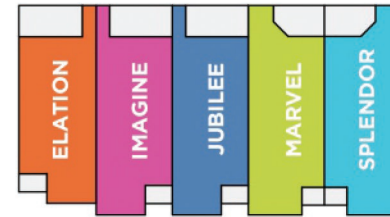

FESTIVAL - DAVENPORT

MODELOS

4 UNIT BUILDING

5 UNIT BUILDING

6 UNIT BUILDING

8 UNIT BUILDING

ELATION

2 ANDARES
 3 QUARTOS
 2 BANHEIROS
 202 M²

FESTIVAL - DAVENPORT

2 ANDARES
4 QUARTOS
3 BANHEIROS
223 M²

2 ANDARES
4 QUARTOS
4 BANHEIROS
239 M²

SPLENDOR

AVAILABLE CABANA BATH VARIATION

2 ANDARES
5 QUARTOS
6 BANHEIROS
256 M²

FESTIVAL - DAVENPORT