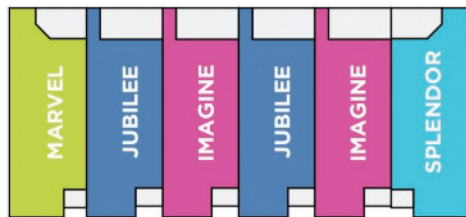

FESTIVAL - DAVENPORT

MODELOS

4 UNIT BUILDING

5 UNIT BUILDING

6 UNIT BUILDING

8 UNIT BUILDING

ELATION

2 ANDARES
 3 QUARTOS
 2 BANHEIROS
 202 M²

FESTIVAL - DAVENPORT

2 ANDARES
4 QUARTOS
3 BANHEIROS
223 M²

2 ANDARES
4 QUARTOS
4 BANHEIROS
239 M²

SPLENDOR

AVAILABLE CABANA BATH VARIATION

2 ANDARES
5 QUARTOS
6 BANHEIROS
256 M²

FESTIVAL - DAVENPORT