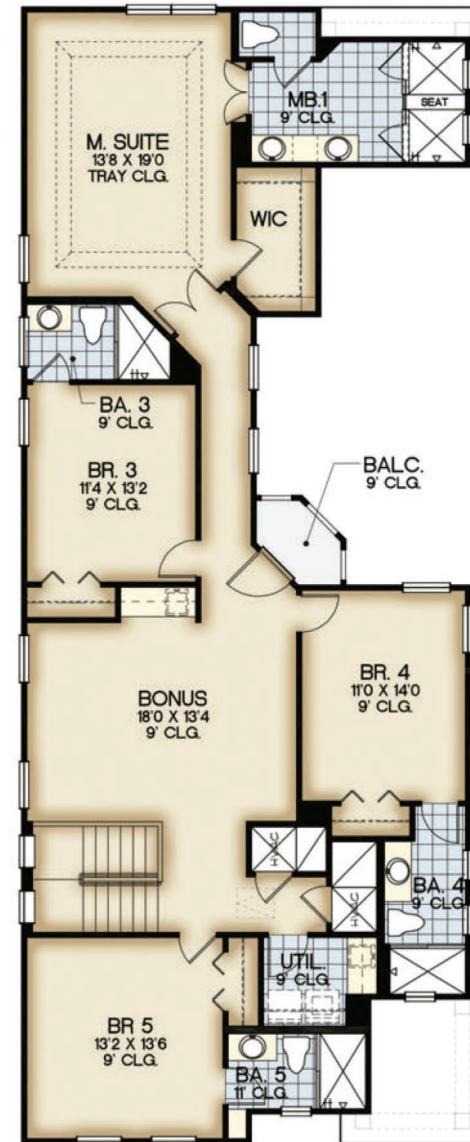

PATRIOTS LANDING AT REUNION RESORT - KISSIMMEE

5 QUARTOS
6 BANHEIROS
2 GARAGENS
341 M²

ST. AUGUSTINE

St. Augustine - A

St. Augustine - B

St. Augustine - C

PATRIOTS LANDING AT REUNION RESORT - KISSIMMEE

ST. AUGUSTINE