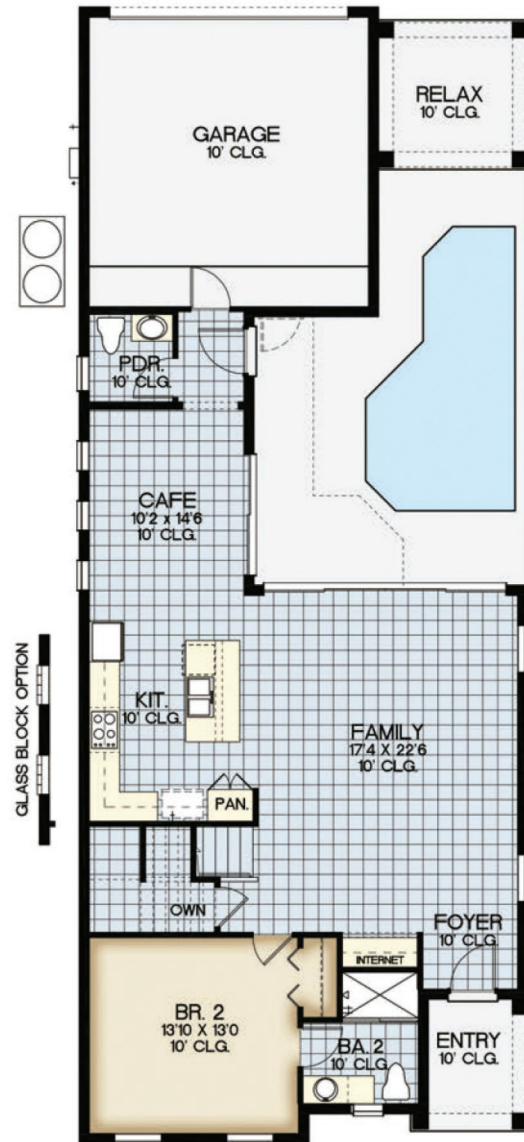

PATRIOTS LANDING AT REUNION RESORT - KISSIMMEE

5 QUARTOS
6 BANHEIROS
2 GARAGENS
341 M²

ST. AUGUSTINE

St. Augustine - A

St. Augustine - B

St. Augustine - C

PATRIOTS LANDING AT REUNION RESORT - KISSIMMEE

ST. AUGUSTINE