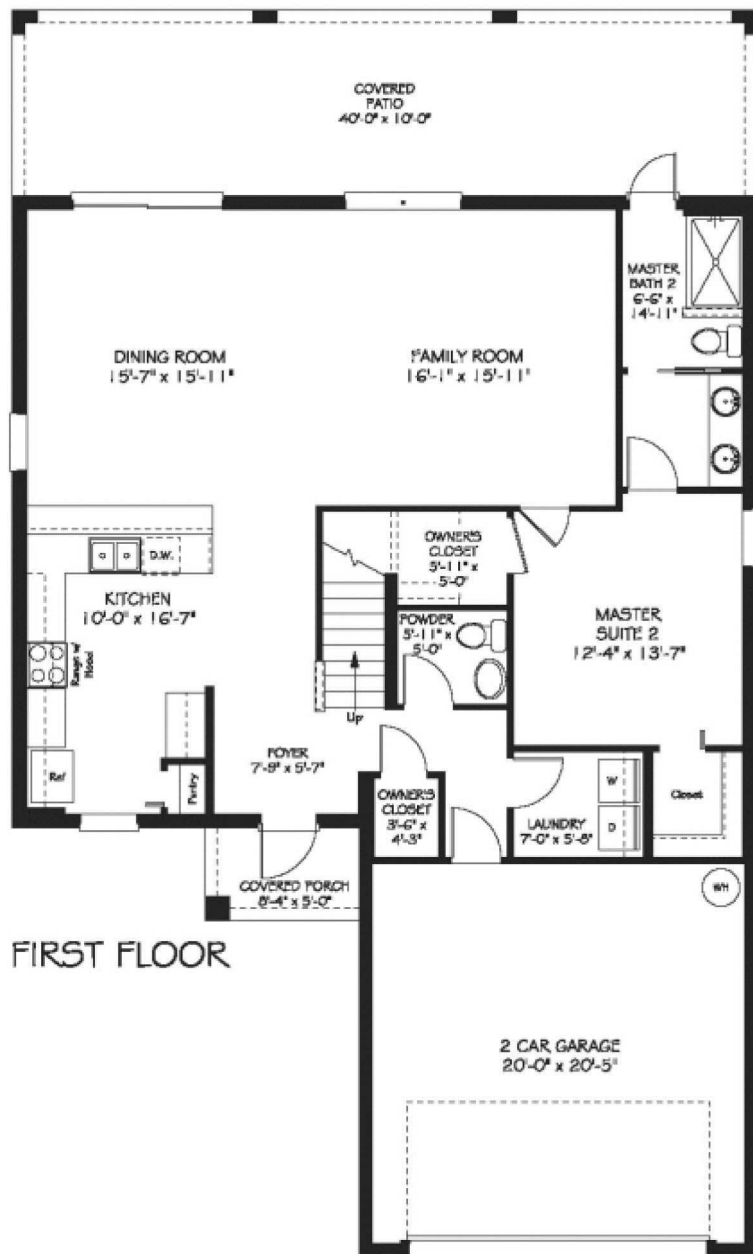

ON THE SPACE COAST

Casas para Temporada na

Disney

AMENIDADES

FLOOR PLAN

SCALE: 1/8" = 1'-0"

SQUARE FOOTAGE

A/C: 12,506 sq. ft.

Parking
* 51 Spaces

Golf Club
* Lobby
* Golf Shop
* Grill
* Bar

CONDOMÍNIO

LEGEND:

THE ARUBA

THE RETREAT at CHAMPIONS GATE - ORLANDO

THE ARUBA

4 QUARTOS
3 BANHEIROS
205 M²

THE RETREAT at CHAMPIONS GATE - ORLANDO

THE BALI

2 ANDARES
5 QUARTOS
5 BANHEIROS
256 M²

THE RETREAT at CHAMPIONS GATE - ORLANDO

THE BALI

THE CAYMAN

FIRST FLOOR

SECOND FLOOR