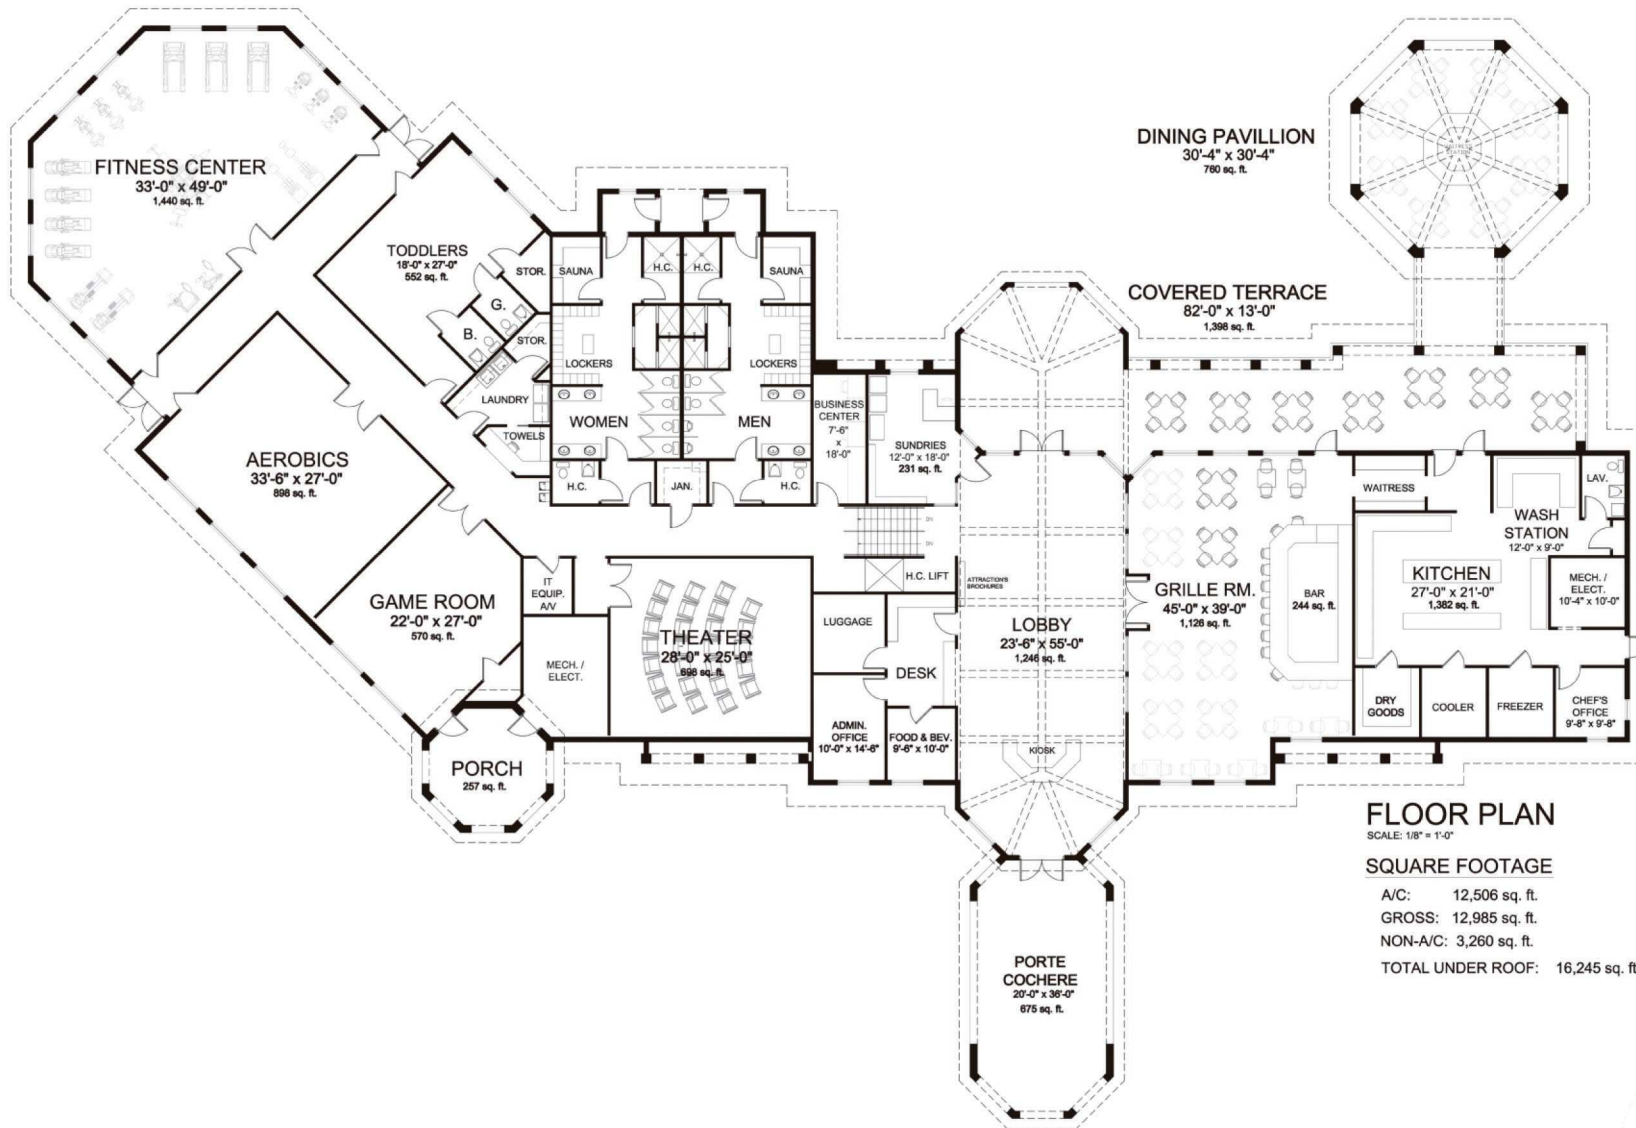

ON THE SPACE COAST

Casas para Temporada na

Disney

AMENIDADES

FLOOR PLAN

SCALE: 1/8" = 1'-0"

SQUARE FOOTAGE

A/C: 12,506 sq. ft.

GROSS: 12,985 sq. ft.

NON-A/C: 3,260 sq. ft.

TOTAL UNDER ROOF: 16,245 sq. ft.

Casas para Temporada na

Disney

CLUBHOUSE - THE OASIS

© 2012 LENNAR CORPORATION

LENNAR