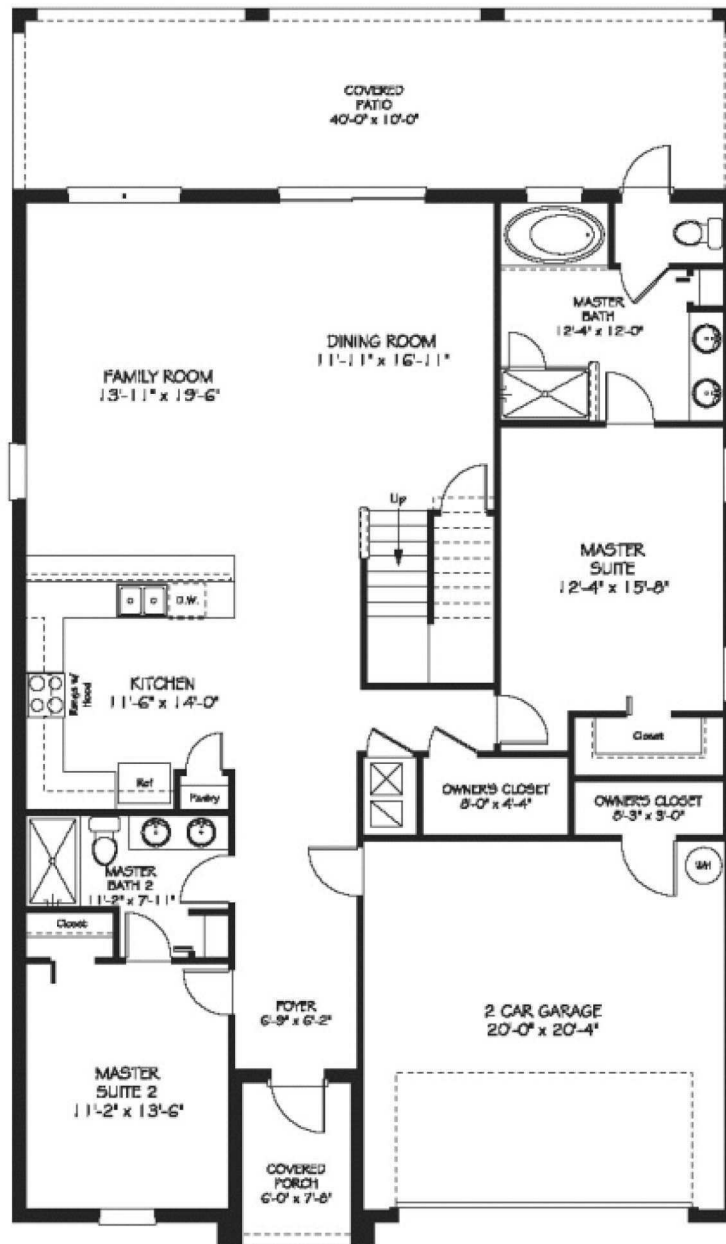

THE RETREAT at CHAMPIONS GATE - ORLANDO

THE BALI

2 ANDARES
5 QUARTOS
5 BANHEIROS
256 M²

THE RETREAT at CHAMPIONS GATE - ORLANDO

THE BALI

THE CAYMAN

FIRST FLOOR

SECOND FLOOR

2 ANDARES
6 QUARTOS
6 BANHEIROS
283 M²

THE FUJI

FIRST FLOOR

SECOND FLOOR

2 ANDARES
6 QUARTOS
5 BANHEIROS
311 M²

THE LUAU

FIRST FLOOR

SECOND FLOOR

2 ANDARES
7 QUARTOS
5 BANHEIROS
325 M²

THE MAUI

THE MAUI

FIRST FLOOR

SECOND FLOOR

2 ANDARES
8 QUARTOS
5 BANHEIROS
355 M²

THE RETREAT at CHAMPIONS GATE - ORLANDO