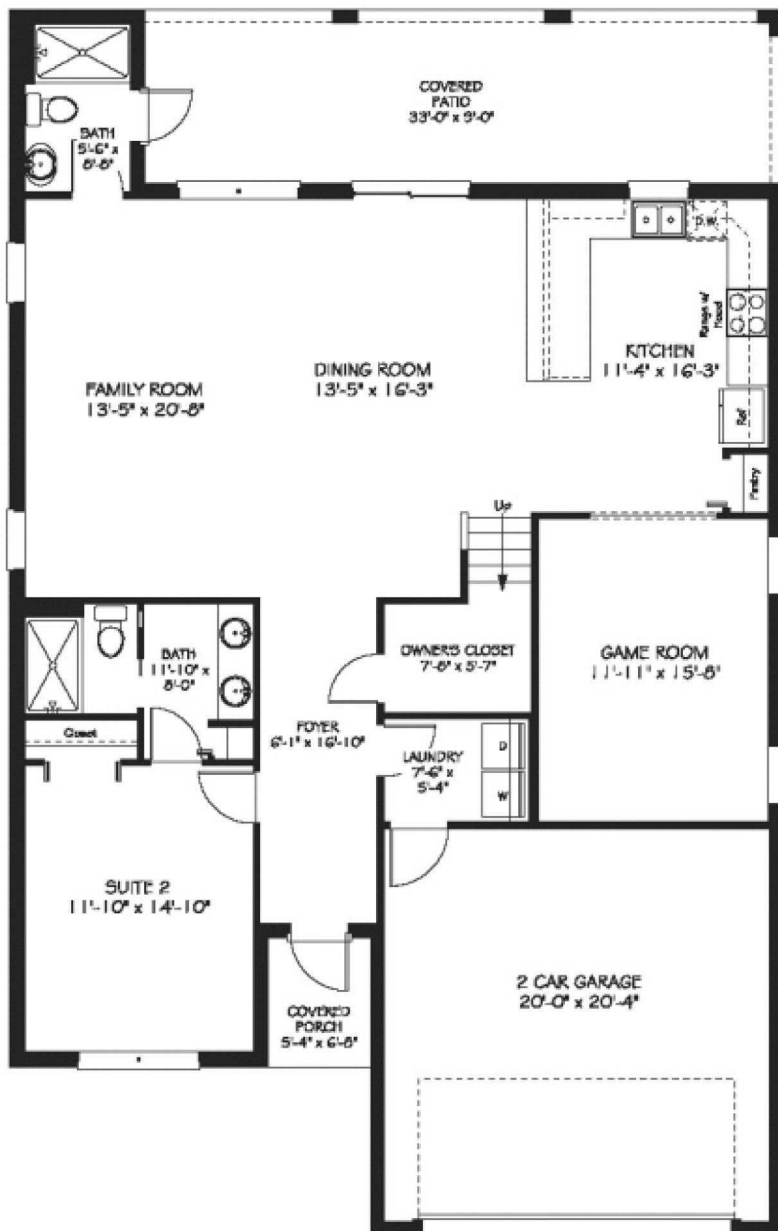

Parking
* 51 Spaces

Golf Club
* Lobby
* Golf Shop
* Grill
* Bar

CONDOMÍNIO

LEGEND:

THE ARUBA

THE RETREAT at CHAMPIONS GATE - ORLANDO

THE ARUBA

4 QUARTOS
3 BANHEIROS
205 M²

THE RETREAT at CHAMPIONS GATE - ORLANDO

THE BALI

2 ANDARES
5 QUARTOS
5 BANHEIROS
256 M²

THE RETREAT at CHAMPIONS GATE - ORLANDO

THE BALI

THE CAYMAN

FIRST FLOOR

SECOND FLOOR

2 ANDARES
6 QUARTOS
6 BANHEIROS
283 M²

THE FUJI

FIRST FLOOR

SECOND FLOOR

2 ANDARES
6 QUARTOS
5 BANHEIROS
311 M²

THE LUAU

FIRST FLOOR

SECOND FLOOR

2 ANDARES
7 QUARTOS
5 BANHEIROS
325 M²

THE MAUI

THE MAUI

FIRST FLOOR

SECOND FLOOR

2 ANDARES
8 QUARTOS
5 BANHEIROS
355 M²

THE RETREAT at CHAMPIONS GATE - ORLANDO