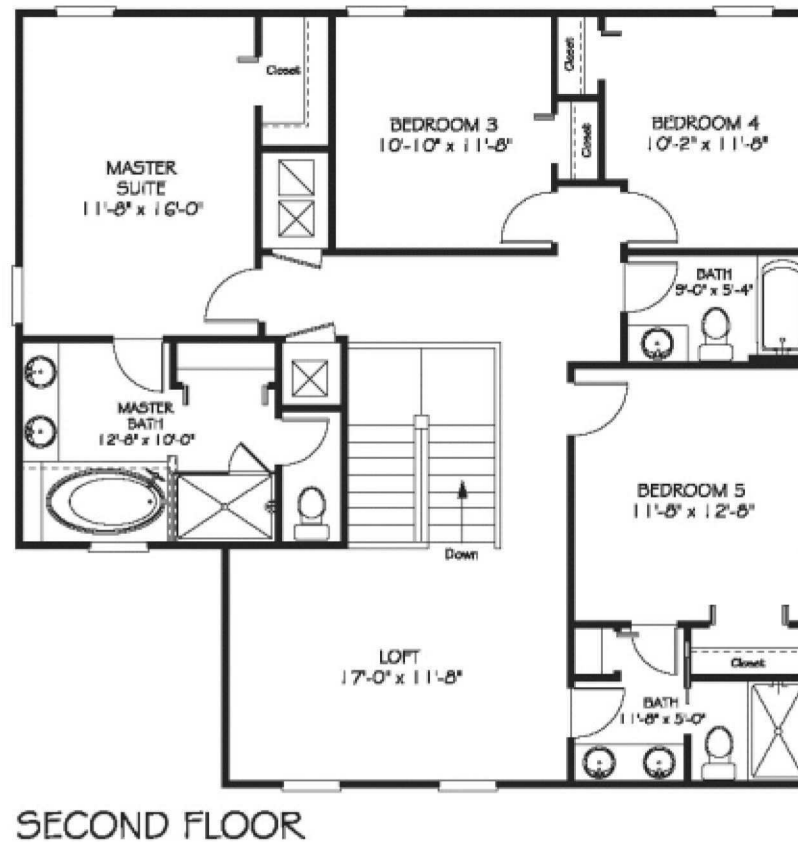

Parking
* 51 Spaces

Golf Club
* Lobby
* Golf Shop
* Grill
* Bar

CONDOMÍNIO

LEGEND:

THE ARUBA

THE RETREAT at CHAMPIONS GATE - ORLANDO

THE ARUBA

4 QUARTOS
3 BANHEIROS
205 M²

THE RETREAT at CHAMPIONS GATE - ORLANDO

THE BALI

2 ANDARES
5 QUARTOS
5 BANHEIROS
256 M²

THE RETREAT at CHAMPIONS GATE - ORLANDO

THE BALI

THE CAYMAN

FIRST FLOOR

SECOND FLOOR