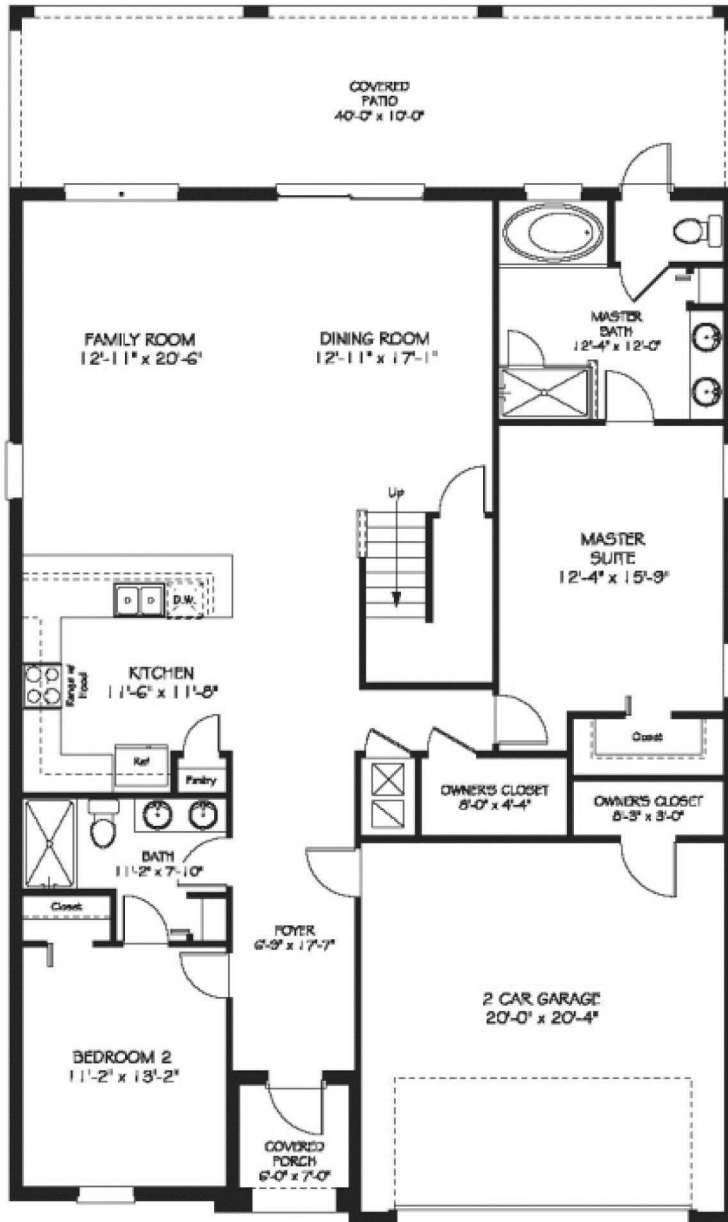

ON THE SPACE COAST

Casas para Temporada na

Disney

AMENIDADES

FLOOR PLAN

SCALE: 1/8" = 1'-0"

SQUARE FOOTAGE

A/C: 12,506 sq. ft.

THE RETREAT at CHAMPIONS GATE - ORLANDO

THE BALI

2 ANDARES
5 QUARTOS
5 BANHEIROS
256 M²

THE RETREAT at CHAMPIONS GATE - ORLANDO

THE BALI

THE CAYMAN

FIRST FLOOR

SECOND FLOOR

2 ANDARES
6 QUARTOS
6 BANHEIROS
283 M²

THE FUJI

FIRST FLOOR

SECOND FLOOR

2 ANDARES
6 QUARTOS
5 BANHEIROS
311 M²

THE LUAU

FIRST FLOOR

SECOND FLOOR

2 ANDARES
7 QUARTOS
5 BANHEIROS
325 M²

THE MAUI

THE MAUI

FIRST FLOOR

SECOND FLOOR

2 ANDARES
8 QUARTOS
5 BANHEIROS
355 M²

THE RETREAT at CHAMPIONS GATE - ORLANDO