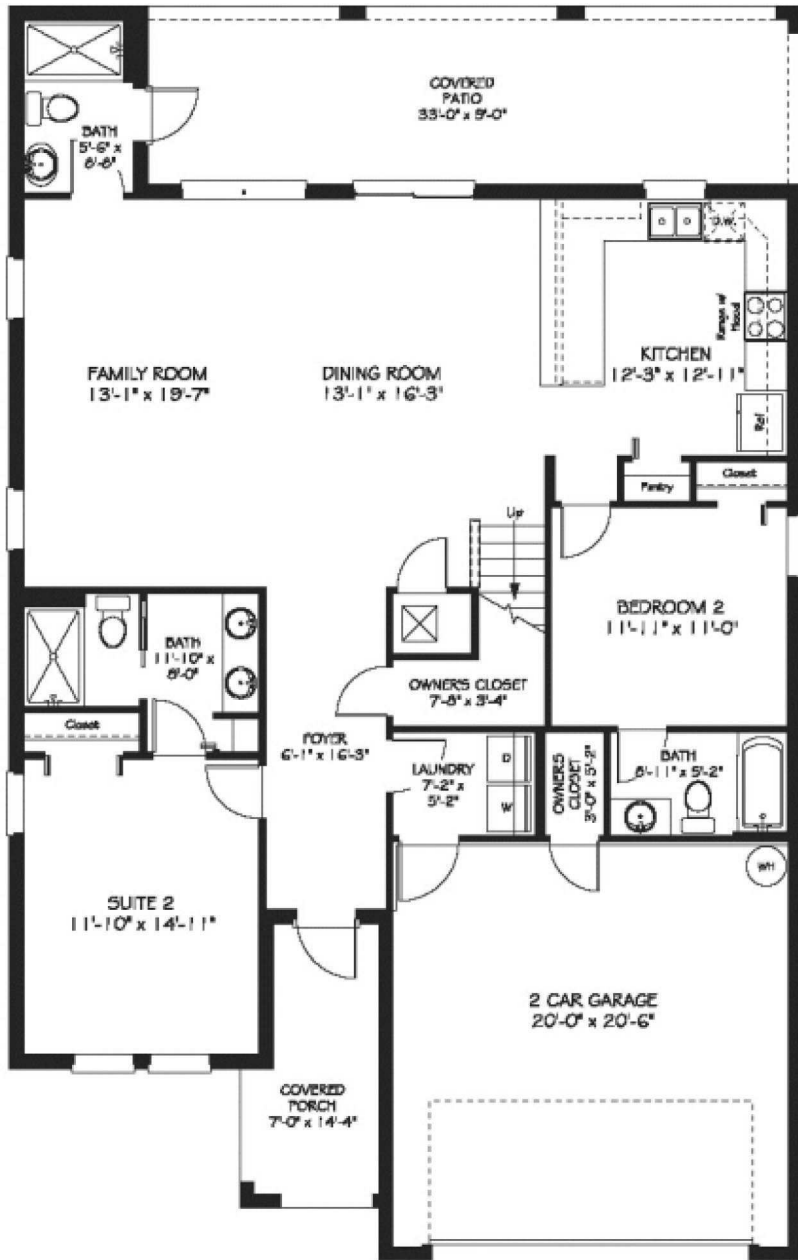

Parking
* 51 Spaces

Golf Club
* Lobby
* Golf Shop
* Grill
* Bar

CONDOMÍNIO

LEGEND:

THE ARUBA

THE RETREAT at CHAMPIONS GATE - ORLANDO

THE ARUBA

4 QUARTOS
3 BANHEIROS
205 M²

THE RETREAT at CHAMPIONS GATE - ORLANDO

THE BALI

2 ANDARES
5 QUARTOS
5 BANHEIROS
256 M²

THE RETREAT at CHAMPIONS GATE - ORLANDO

THE BALI

THE CAYMAN

FIRST FLOOR

SECOND FLOOR

2 ANDARES
6 QUARTOS
6 BANHEIROS
283 M²

THE FUJI

FIRST FLOOR

SECOND FLOOR

2 ANDARES
6 QUARTOS
5 BANHEIROS
311 M²

THE LUAU

FIRST FLOOR

SECOND FLOOR

2 ANDARES
7 QUARTOS
5 BANHEIROS
325 M²

THE MAUI

THE MAUI

FIRST FLOOR

SECOND FLOOR

2 ANDARES
8 QUARTOS
5 BANHEIROS
355 M²

THE RETREAT at CHAMPIONS GATE - ORLANDO