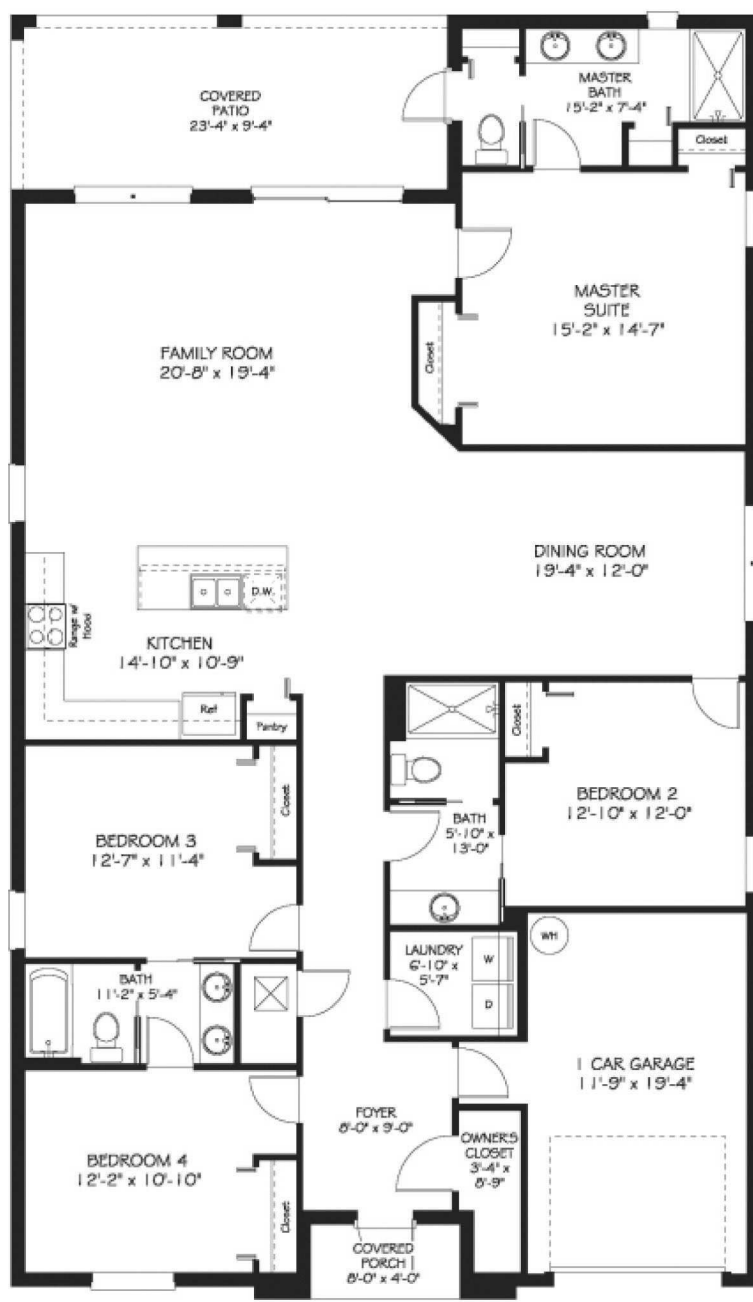

ON THE SPACE COAST

Casas para Temporada na

Disney

AMENIDADES

FLOOR PLAN

SCALE: 1/8" = 1'-0"

SQUARE FOOTAGE

A/C: 12,506 sq. ft.

Parking
* 51 Spaces

Golf Club
* Lobby
* Golf Shop
* Grill
* Bar

CONDOMÍNIO

LEGEND:

THE ARUBA

THE RETREAT at CHAMPIONS GATE - ORLANDO

THE ARUBA

4 QUARTOS
3 BANHEIROS
205 M²

THE RETREAT at CHAMPIONS GATE - ORLANDO

THE BALI

2 ANDARES
5 QUARTOS
5 BANHEIROS
256 M²

THE RETREAT at CHAMPIONS GATE - ORLANDO

THE BALI

THE CAYMAN

FIRST FLOOR

SECOND FLOOR

2 ANDARES
6 QUARTOS
6 BANHEIROS
283 M²

THE FUJI

FIRST FLOOR

SECOND FLOOR

2 ANDARES
6 QUARTOS
5 BANHEIROS
311 M²

THE LUAU

FIRST FLOOR

SECOND FLOOR