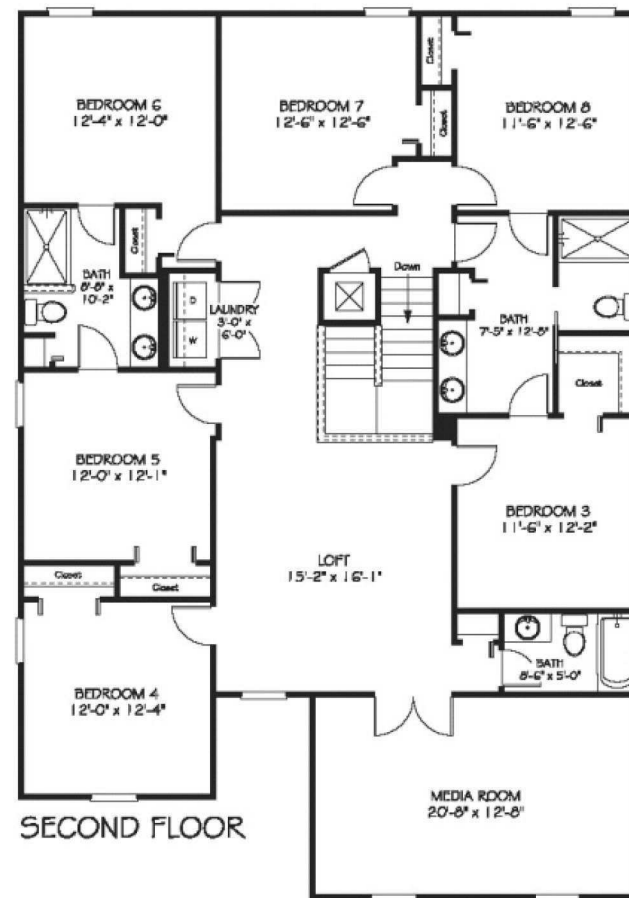

ON THE SPACE COAST

Casas para Temporada na

Disney

AMENIDADES

FLOOR PLAN

SCALE: 1/8" = 1'-0"

SQUARE FOOTAGE

A/C: 12,506 sq. ft.

THE RETREAT at CHAMPIONS GATE - ORLANDO

THE BALI

2 ANDARES
5 QUARTOS
5 BANHEIROS
256 M²

THE RETREAT at CHAMPIONS GATE - ORLANDO

THE BALI

THE CAYMAN

FIRST FLOOR

SECOND FLOOR

2 ANDARES
6 QUARTOS
6 BANHEIROS
283 M²

THE FUJI

FIRST FLOOR

SECOND FLOOR

2 ANDARES
6 QUARTOS
5 BANHEIROS
311 M²

THE LUAU

FIRST FLOOR

SECOND FLOOR

2 ANDARES
7 QUARTOS
5 BANHEIROS
325 M²

THE MAUI

THE MAUI

FIRST FLOOR

SECOND FLOOR

2 ANDARES
8 QUARTOS
5 BANHEIROS
355 M²

THE RETREAT at CHAMPIONS GATE - ORLANDO