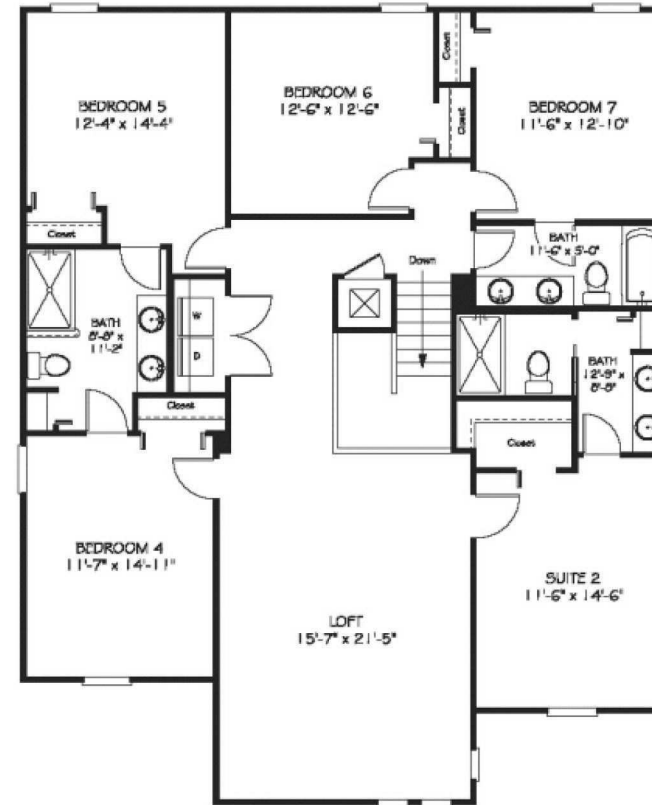

THE RETREAT at CHAMPIONS GATE - ORLANDO

THE BALI

2 ANDARES
5 QUARTOS
5 BANHEIROS
256 M²

THE RETREAT at CHAMPIONS GATE - ORLANDO

THE BALI

THE CAYMAN

FIRST FLOOR

SECOND FLOOR

2 ANDARES
6 QUARTOS
6 BANHEIROS
283 M²

THE FUJI

FIRST FLOOR

SECOND FLOOR

2 ANDARES
6 QUARTOS
5 BANHEIROS
311 M²

THE LUAU

FIRST FLOOR

SECOND FLOOR

2 ANDARES
7 QUARTOS
5 BANHEIROS
325 M²

THE MAUI

THE MAUI

FIRST FLOOR

SECOND FLOOR

2 ANDARES
8 QUARTOS
5 BANHEIROS
355 M²

THE RETREAT at CHAMPIONS GATE - ORLANDO