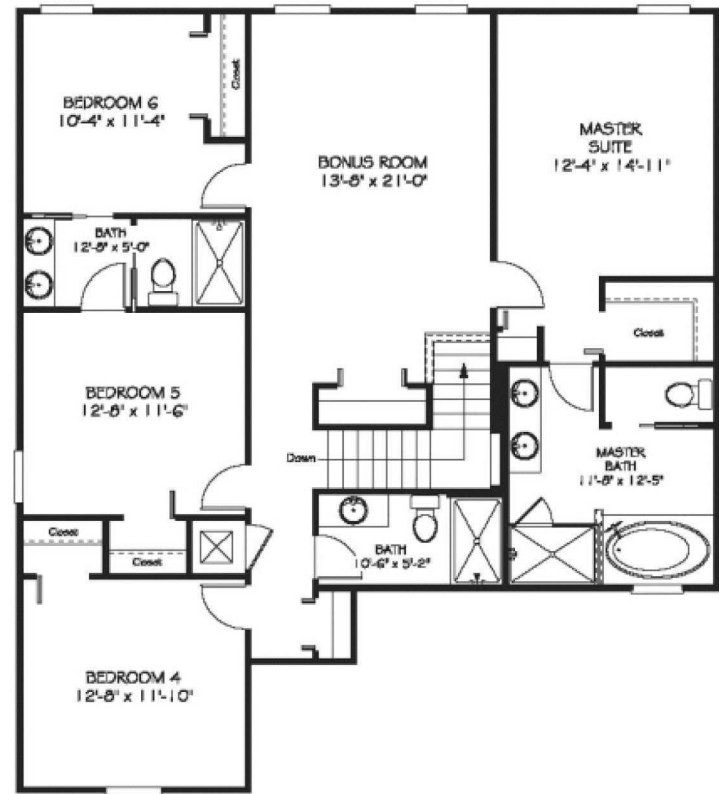

Parking
* 51 Spaces

Golf Club
* Lobby
* Golf Shop
* Grill
* Bar

CONDOMÍNIO

LEGEND:

THE ARUBA

THE RETREAT at CHAMPIONS GATE - ORLANDO

THE ARUBA

4 QUARTOS
3 BANHEIROS
205 M²

THE RETREAT at CHAMPIONS GATE - ORLANDO

THE BALI

2 ANDARES
5 QUARTOS
5 BANHEIROS
256 M²

THE RETREAT at CHAMPIONS GATE - ORLANDO

THE BALI

THE CAYMAN

FIRST FLOOR

SECOND FLOOR

2 ANDARES
6 QUARTOS
6 BANHEIROS
283 M²

THE FUJI

FIRST FLOOR

SECOND FLOOR

2 ANDARES
6 QUARTOS
5 BANHEIROS
311 M²

THE LUAU

FIRST FLOOR

SECOND FLOOR

2 ANDARES
7 QUARTOS
5 BANHEIROS
325 M²

THE MAUI

THE MAUI

FIRST FLOOR

SECOND FLOOR

2 ANDARES
8 QUARTOS
5 BANHEIROS
355 M²

THE RETREAT at CHAMPIONS GATE - ORLANDO