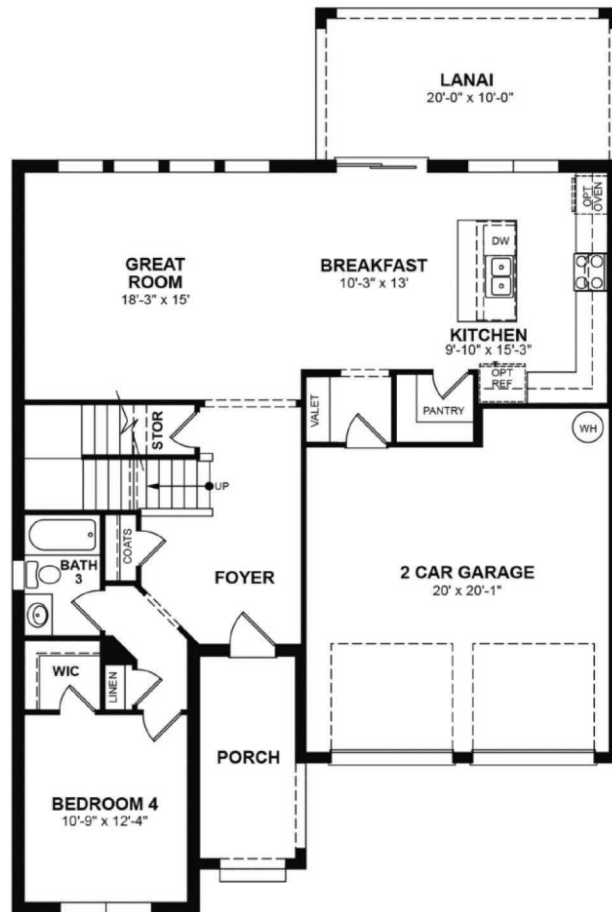

# HAYES TERRACE SERIES

2 ANDARES  
4 QUARTOS  
3 - 4 BANHEIROS  
2 VAGAS NA GARAGEM  
221 M<sup>2</sup> - 222 M<sup>2</sup>

WINDERMERE TRAILS - WINDERMERE