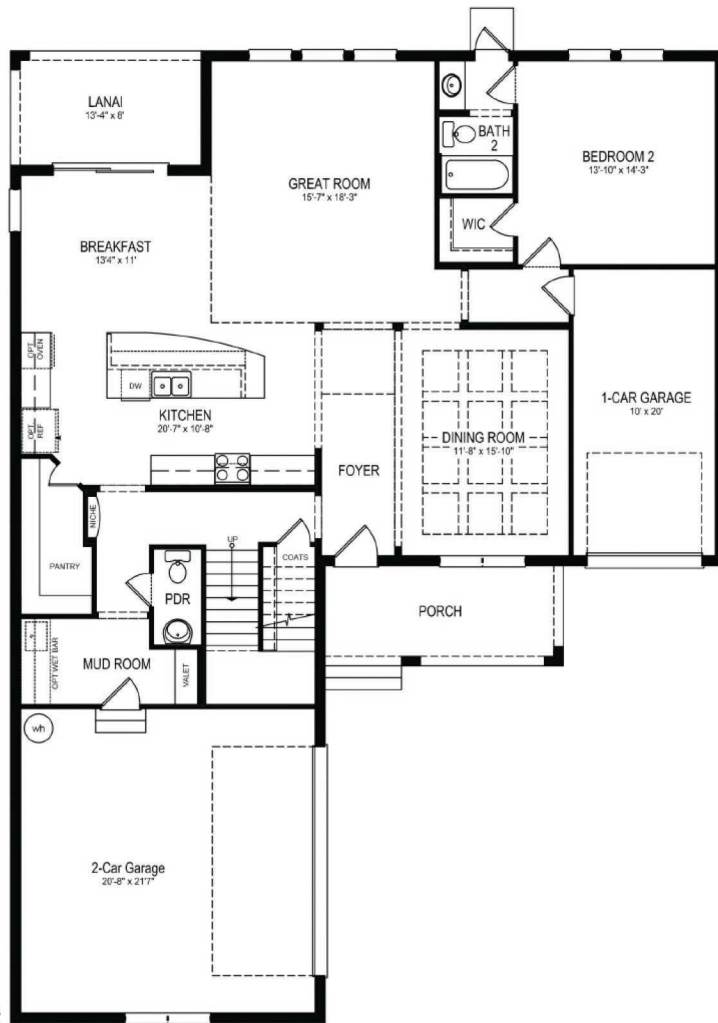

MITCHELL ESTATE SERIES