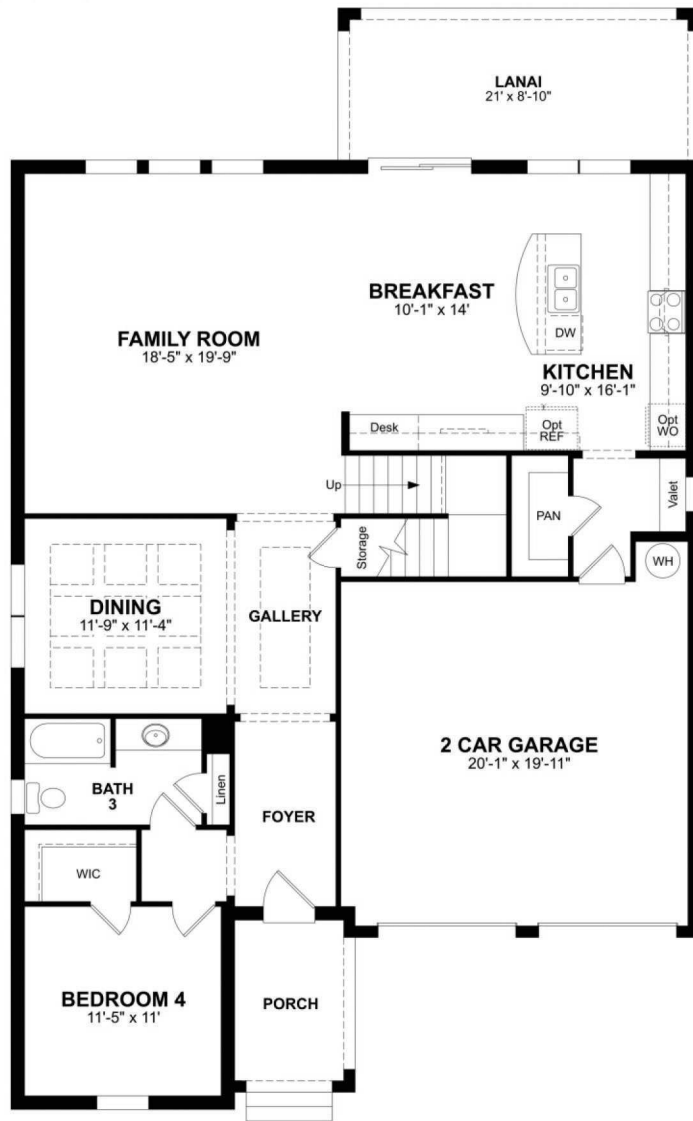

# LUCIANA TERRACE SERIES

2 ANDARES  
4 QUARTOS  
3 BANHEIROS  
2 VAGAS NA GARAGEM  
278 M<sup>2</sup> - 279 M<sup>2</sup>

WINDERMERE TRAILS - WINDERMERE