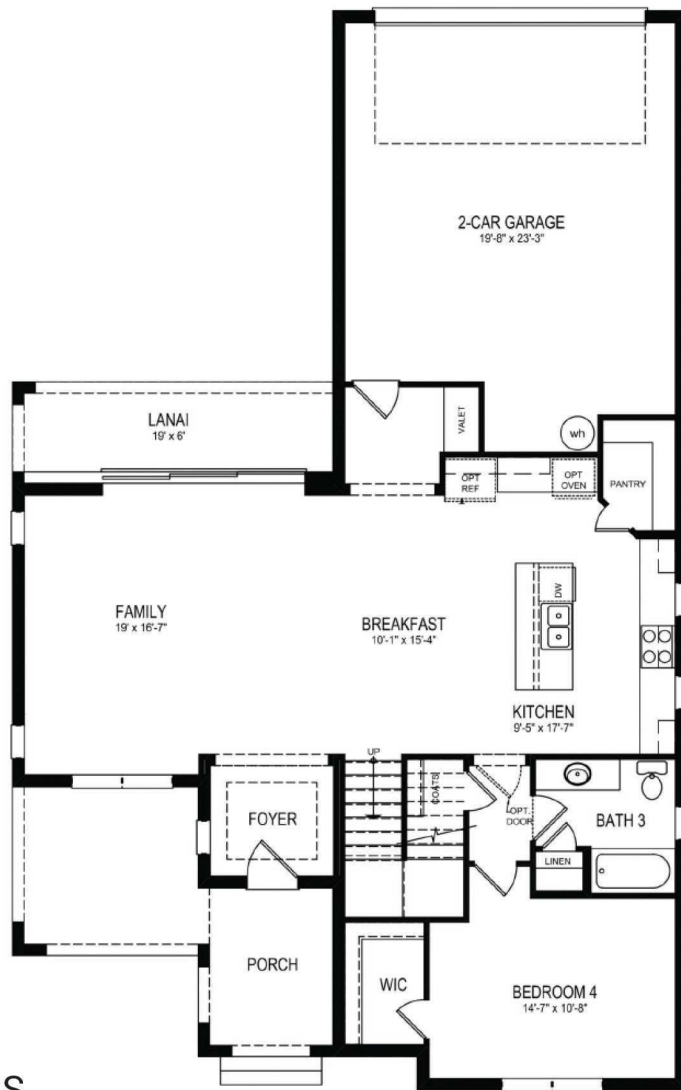

2 ANDARES
4 QUARTOS
3 BANHEIROS
2 VAGAS NA GARAGEM
230 M²