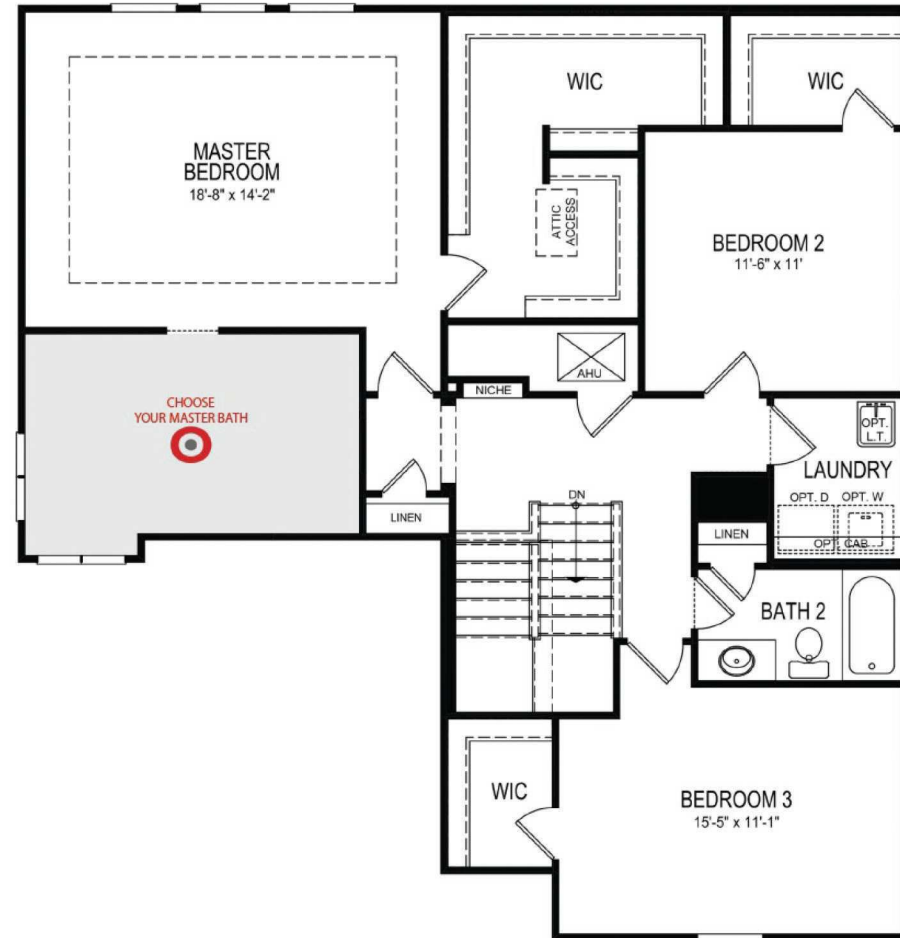

2 ANDARES
4 QUARTOS
3 BANHEIROS
2 VAGAS NA GARAGEM
230 M²